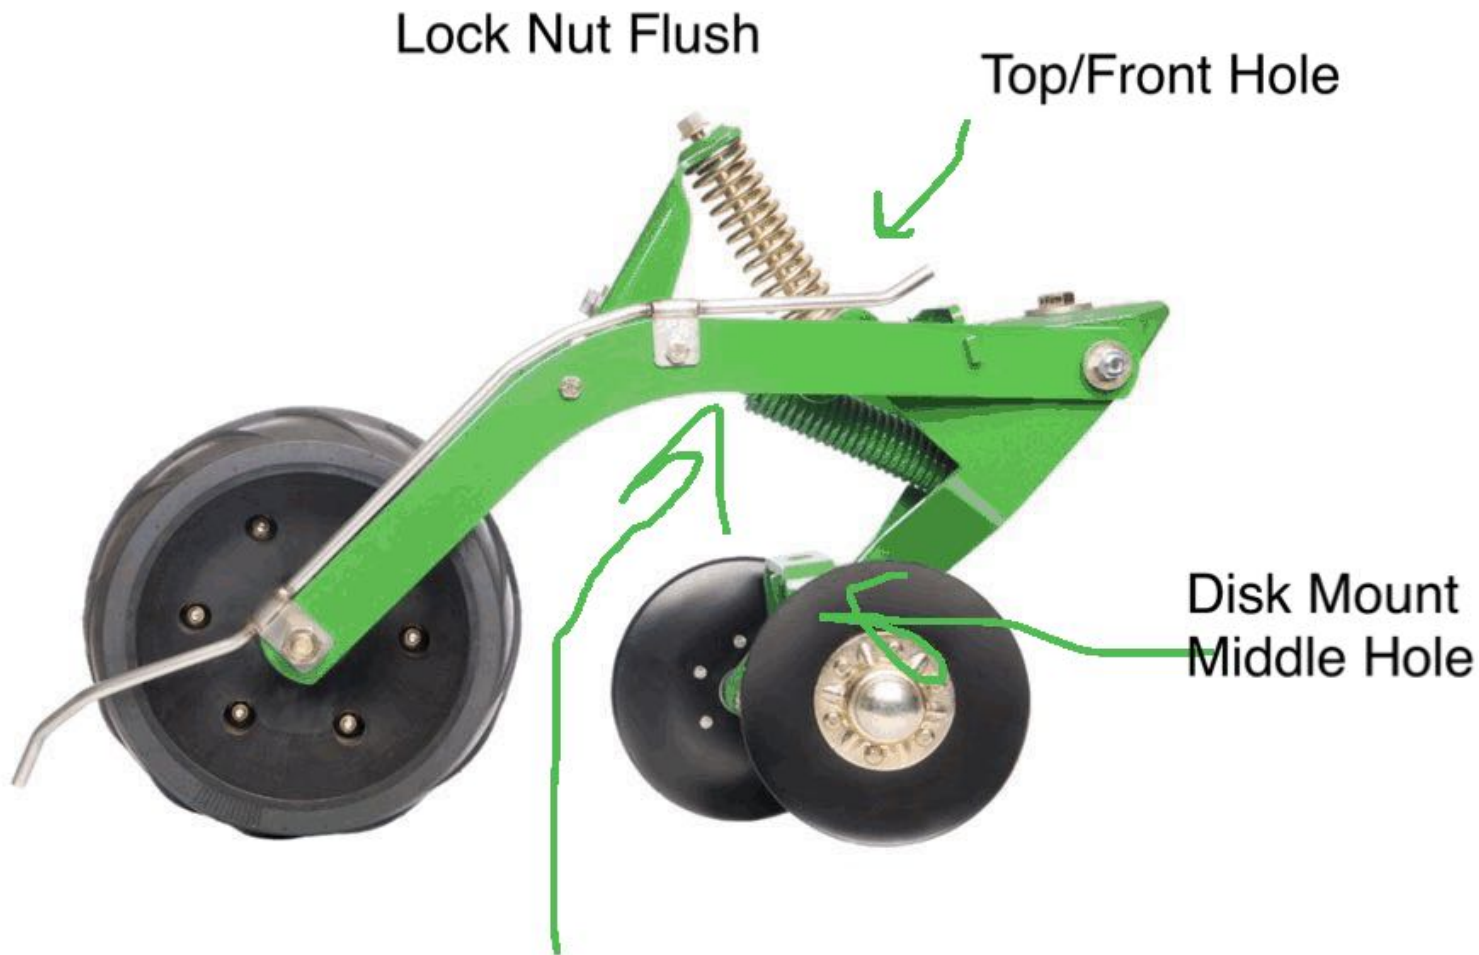

FastTrac Standard Settings

Measure 2.5" of bolt thread-spring tension